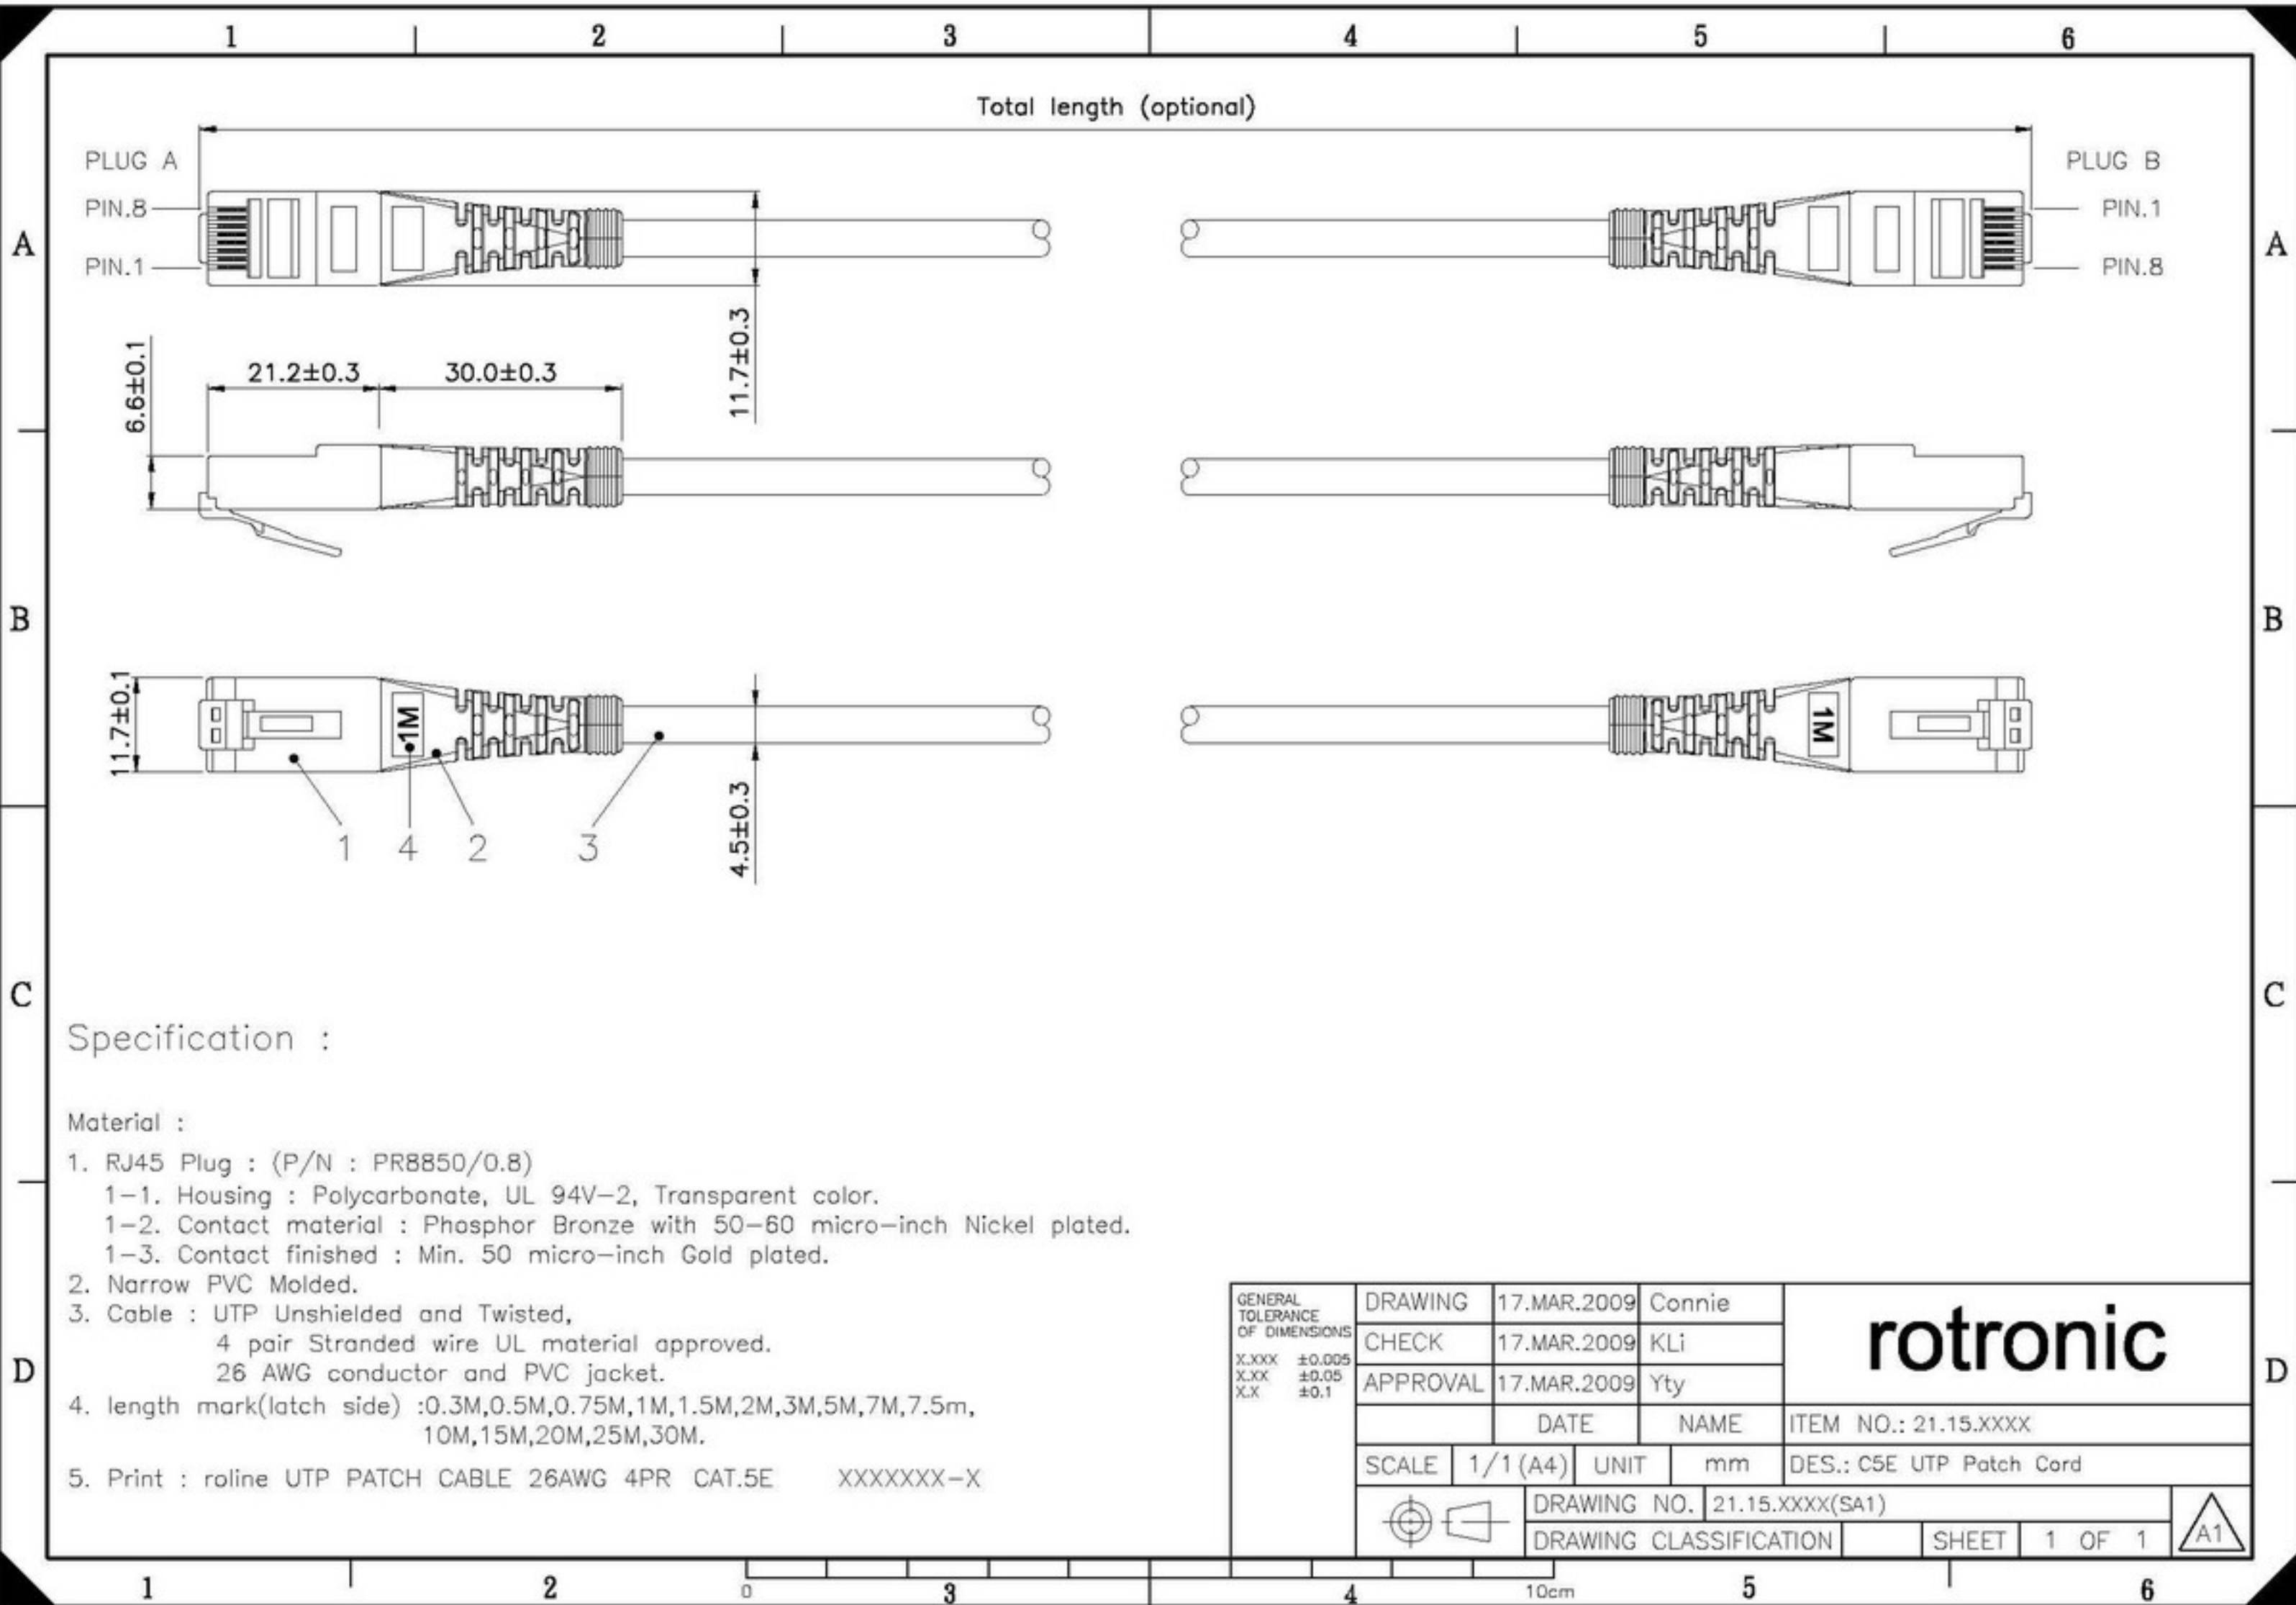

Datenblatt - Fiche technique - Data sheet

21.15.0553

ROLINE UTP-Patchkabel konf. Kat. 5e, grün, 3,0 m

Cordon ROLINE Cat.5e UTP confectionné, vert, 3,0 m

ROLINE UTP Patch Cord Cat.5e, green, 3.0 m

Specification :

Material :

1. RJ45 Plug : (P/N : PR8850/0.8)
 - 1-1. Housing : Polycarbonate, UL 94V-2, Transparent color.
 - 1-2. Contact material : Phosphor Bronze with 50-60 micro-inch Nickel plated.
 - 1-3. Contact finished : Min. 50 micro-inch Gold plated.
2. Narrow PVC Molded.
3. Cable : UTP Unshielded and Twisted,
 - 4 pair Stranded wire UL material approved.
 - 26 AWG conductor and PVC jacket.
4. length mark(latch side) :0.3M,0.5M,0.75M,1M,1.5M,2M,3M,5M,7M,7.5m, 10M,15M,20M,25M,30M.
5. Print : roline UTP PATCH CABLE 26AWG 4PR CAT.5E XXXXXX-X

GENERAL TOLERANCE OF DIMENSIONS X.XXX ±0.005 X.XX ±0.05 X.X ±0.1	DRAWING	17.MAR.2009	Connie	rotronic	
	CHECK	17.MAR.2009	KLi		
	APPROVAL	17.MAR.2009	Yty		
		DATE	NAME	ITEM NO.: 21.15.XXXX	
	SCALE	1/1 (A4)	UNIT	mm	DES.: C5E UTP Patch Cord
		DRAWING NO. 21.15.XXXX(SA1)			
		DRAWING CLASSIFICATION		SHEET	1 OF 1